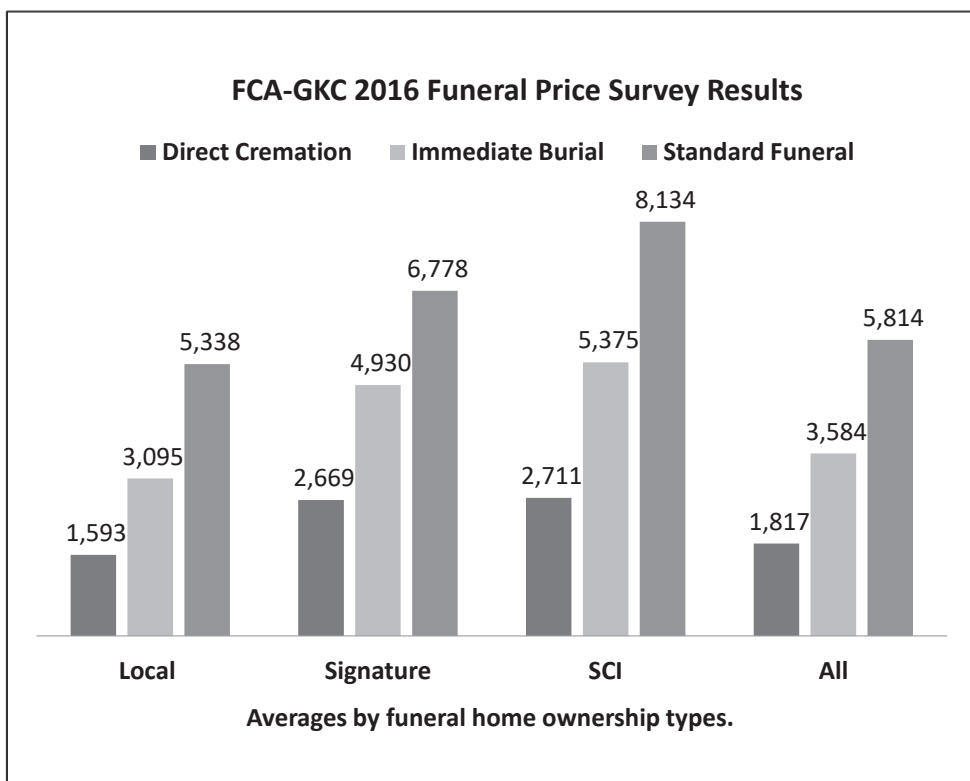

Local operators charge less National chains post higher prices in latest FCA-GKC survey

By Steve Nicely, FCA-GKC Board Member

Whether a funeral home is owned locally or by a national chain makes a big difference in prices, an FCA-GKC analysis reveals. The lowest prices are found among the area's 60-plus locally owned funeral providers, while those owned by two Houston-based chains charge significantly more.

The 14 area properties of Service Corporation International (SCI) posted the highest average prices in the survey. SCI's average price for a standard funeral was 52 percent higher than the local ownership average. Four owned by the Signature Memorial Group, LLC, posted the next-highest prices, which were 27 percent more than the locally owned average. The graph above illustrates the differences.

SCI is the largest company in the business, holding more than 2,000 funeral homes and cemeteries in the United States and Canada. It is publicly traded on the New York Stock Exchange. Its Kansas City-area properties include those bearing the McGillley and Dignity labels and several former D.W. Newcomers providers.

Signature Funeral Group is privately held and relatively new, founded in 2011. The ownership of the 95 area funeral providers—local, SCI, or

Signature—is listed after the company names in the chart on pages 2 and 3. (Signature Funerals, at 8019 State Line Road, is locally owned and not affiliated with the Signature Group.)

National chains typically retain the names of the funeral homes they buy, and that's the case in the Kansas City metro. The managers of nationally owned funeral homes claim that they charge more because they offer higher-quality facilities and better services than independently owned businesses. The local owners disagree, saying that their operations are superior, less expensive, and more sensitive to local community needs.

FCA-GKC takes no position on the issue. We think that consumers should be free to choose. Our purpose, and the purpose of our price survey, is to provide the information with which to make informed choices.